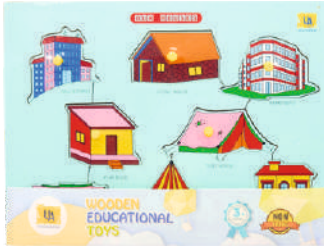

WOODEN TOYS & PUZZLES

Our House Puzzle
UA109