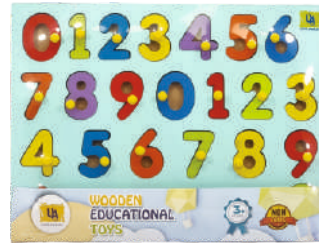

SIZE : 30 x 22 x 1.5 cms | MOQ : 24pcs

8 9 0 4 3 4 9 7 0 3 2 8 3

**Shape Puzzle
UA07**

SIZE : 30 x 22 x 1.5 cms | MOQ : 24pcs

8 9 0 4 3 4 9 7 0 3 2 9 0

**Numbers with Symbols
Puzzle (0 TO 9) UA08**

SIZE : 30 x 22 x 1.5 cms | MOQ : 24pcs