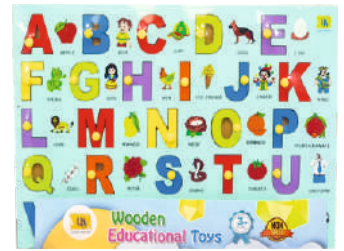

WOODEN TOYS & PUZZLES

Fish Wooden Puzzle UA54

SIZE : 30 x 22.5 x 1.5 cms | MOQ : 12pcs

Butterfly Wooden Puzzle UA55

SIZE : 30 x 22.5 x 1.5 cms | MOQ : 12pcs

Alphabet With Picture Puzzle UA56

SIZE : 35 x 24 x 1.5 cms | MOQ : 12pcs