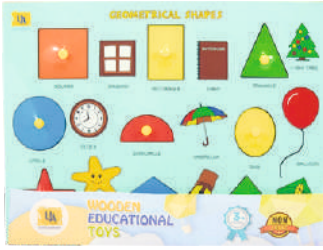

Gujarati Counting With Pictures UA82

SIZE : 29.7 x 22.3 x 1.5 cms | MOQ : 12pcs

WOODEN TOYS & PUZZLES

Shape Board With Pictures UA83

SIZE : 29.7 x 22.3 x 1.5 cms | MOQ : 12pcs

Solar System Wooden UA84

SIZE : 23 x 20 x 2.5 cms | MOQ : 12pcs