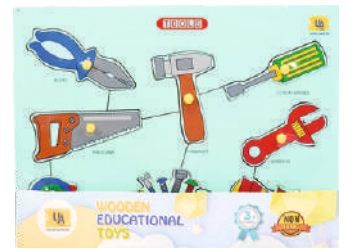

Pond With Animals Lacing Activity UA105

SIZE: 29 x 21.5 x 1 cms I MOQ: 12pcs

India Map UA106

SIZE: 24 x 24 x 1.5 cms I MOQ: 12pcs

Lacing Activity Shoes UA107

SIZE: 19 x 8.5 x 0.4 cms I MOQ: 24pcs

Tools Puzzle UA108