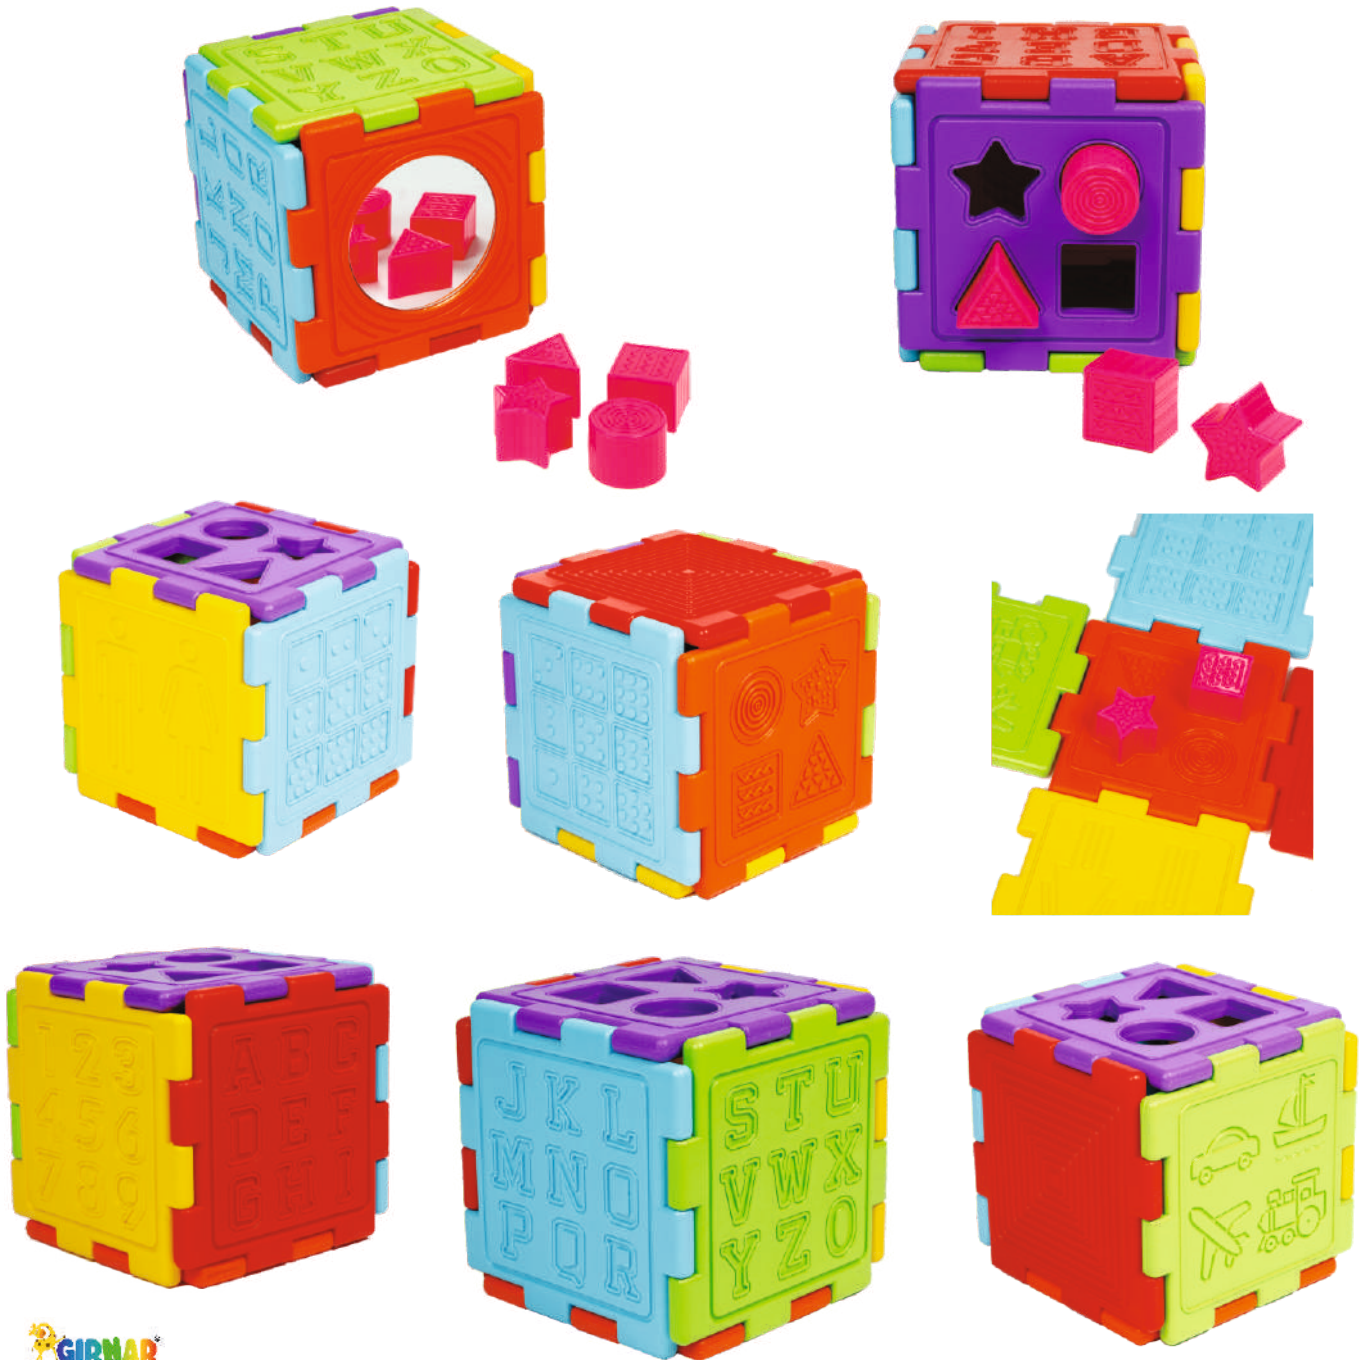

GAMES & BLOCK

Activity Cube 1145

A vibrant, sturdy and attractive looking Activity Cube by Girnar with 6 panel consisting of total 11 activities for our budding genius.

THINGS YOUR KIDS CAN LEARN:

1. MODES OF TRANSPORT
2. GENDER
3. ALPHABET LEARNING
4. NUMBERS
5. SHAPE SORTER
6. MIRROR
7. SENSORY PLAY
8. TACTILE PATTERNS
9. SEQUENCE LEARNING

The toy intends to help in Holistic Development of your child.

Comes in attractive double window box, showcasing the various colours that amalgamate to make this amazing educational Activity Cube by Girnar

SIZE : 47 x 56 x 21 cms | MOQ : 2pcs

8 904001 401113