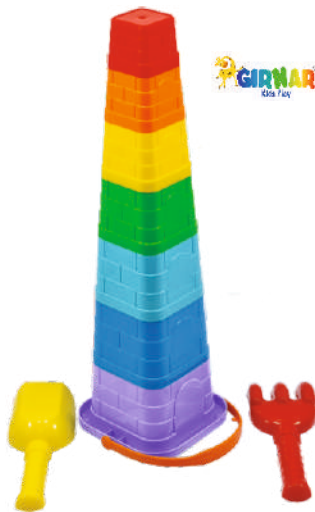

Sand Castle Tower 1142

7 colourful stacking blocks with shovel and spade.

SIZE : 38 x 11 x 11 cms | MOQ : 6pcs

8 9 0 4 0 0 1 4 0 1 1 3 7