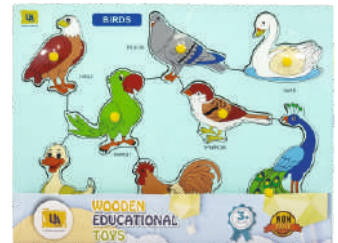

**Birds Puzzle
UA09**