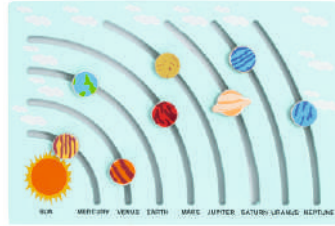

Gujarati Counting With Pictures UA82

SIZE : 29.7 x 22.3 x 1.5 cms | MOQ : 12pcs

WOODEN TOYS & PUZZLES

Shape Board With Pictures UA83

SIZE : 29.7 x 22.3 x 1.5 cms | MOQ : 12pcs

Solar System Wooden UA84

SIZE : 23 x 20 x 2.5 cms | MOQ : 12pcs