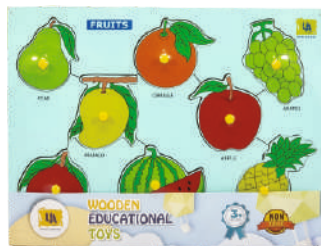

SIZE : 30 x 22 x 1.5 cms | MOQ : 24pcs

Domestic Animal Puzzle UA12

SIZE : 30 x 22 x 1.5 cms | MOQ : 24pcs

Vegetable Puzzle UA13

SIZE : 30 x 22 x 1.5 cms | MOQ : 24pcs

Fruits Puzzle UA14

SIZE : 30 x 22 x 1.5 cms | MOQ : 24pcs