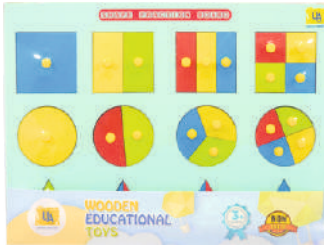

WOODEN TOYS & PUZZLES

Shape Fraction Board UA129